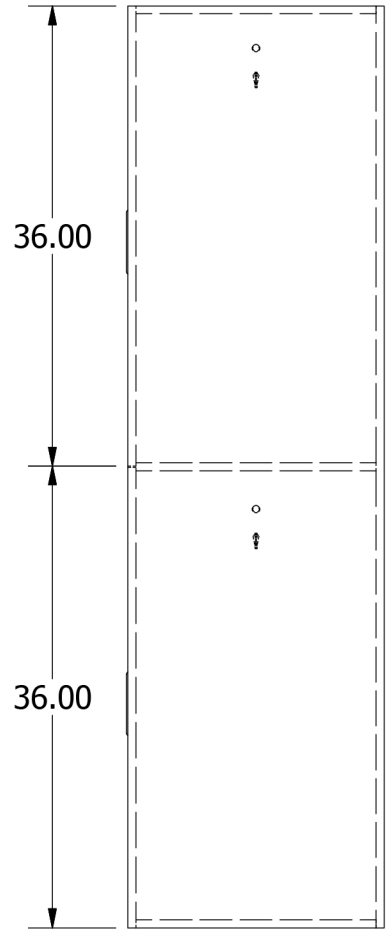

2

1

72" High 2 Tier Jorgenson Wood Locker

5/8" Thick Body
Melmaline-Covered
Particle Board Panels

Coat Rod

2 Hooks Per Frame

Wood Veneer Doors

2 Concealed European
Hinges per Door

B

B

A

A

Allow 1/16" growth per frame

2

1

Jorgenson Lockers