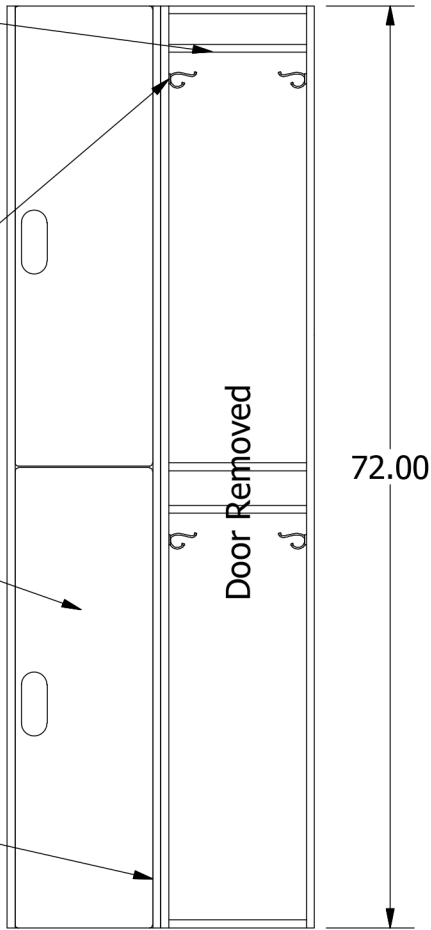

2

1

72" High 2 Tier Jorgenson Wood Locker

5/8" Thick Body
Melmaline-Covered
Particle Board Panels

Coat Rod

2 Hooks Per Frame

Wood Veneer Doors

2 Concealed European
Hinges per Door

B

B

A

A

Allow 1/16" growth per frame

2

1

Jorgenson Lockers